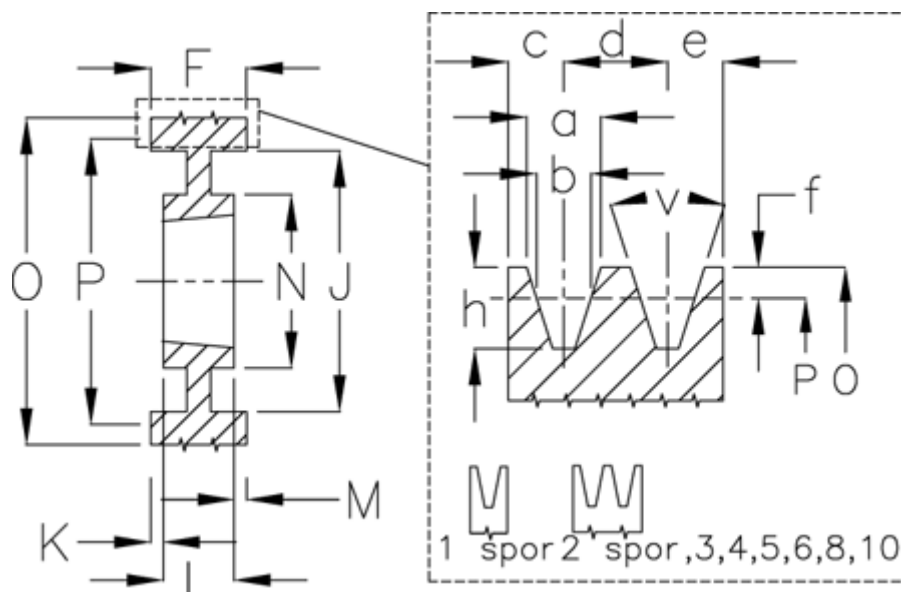

Article number: 604112030005

Description: V-belt pulley SPC 300/5 TL3535

Measures

a	= 22.0	F	= 136	Number of grooves = 5	
b	= 19.0	For bush	= 3535	O	= 309.6
Bush \varnothing max	= 90	h	= 23.8	P	= 300
c	= 17.0	J	= 244	Type	= SPC
d	= 25.5	K	= 23,5	v (degrees)	= 34
e	= 17.0	L	= 89		
E	= 20	m	= 23,5		
f	= 4.8	N	= 175		